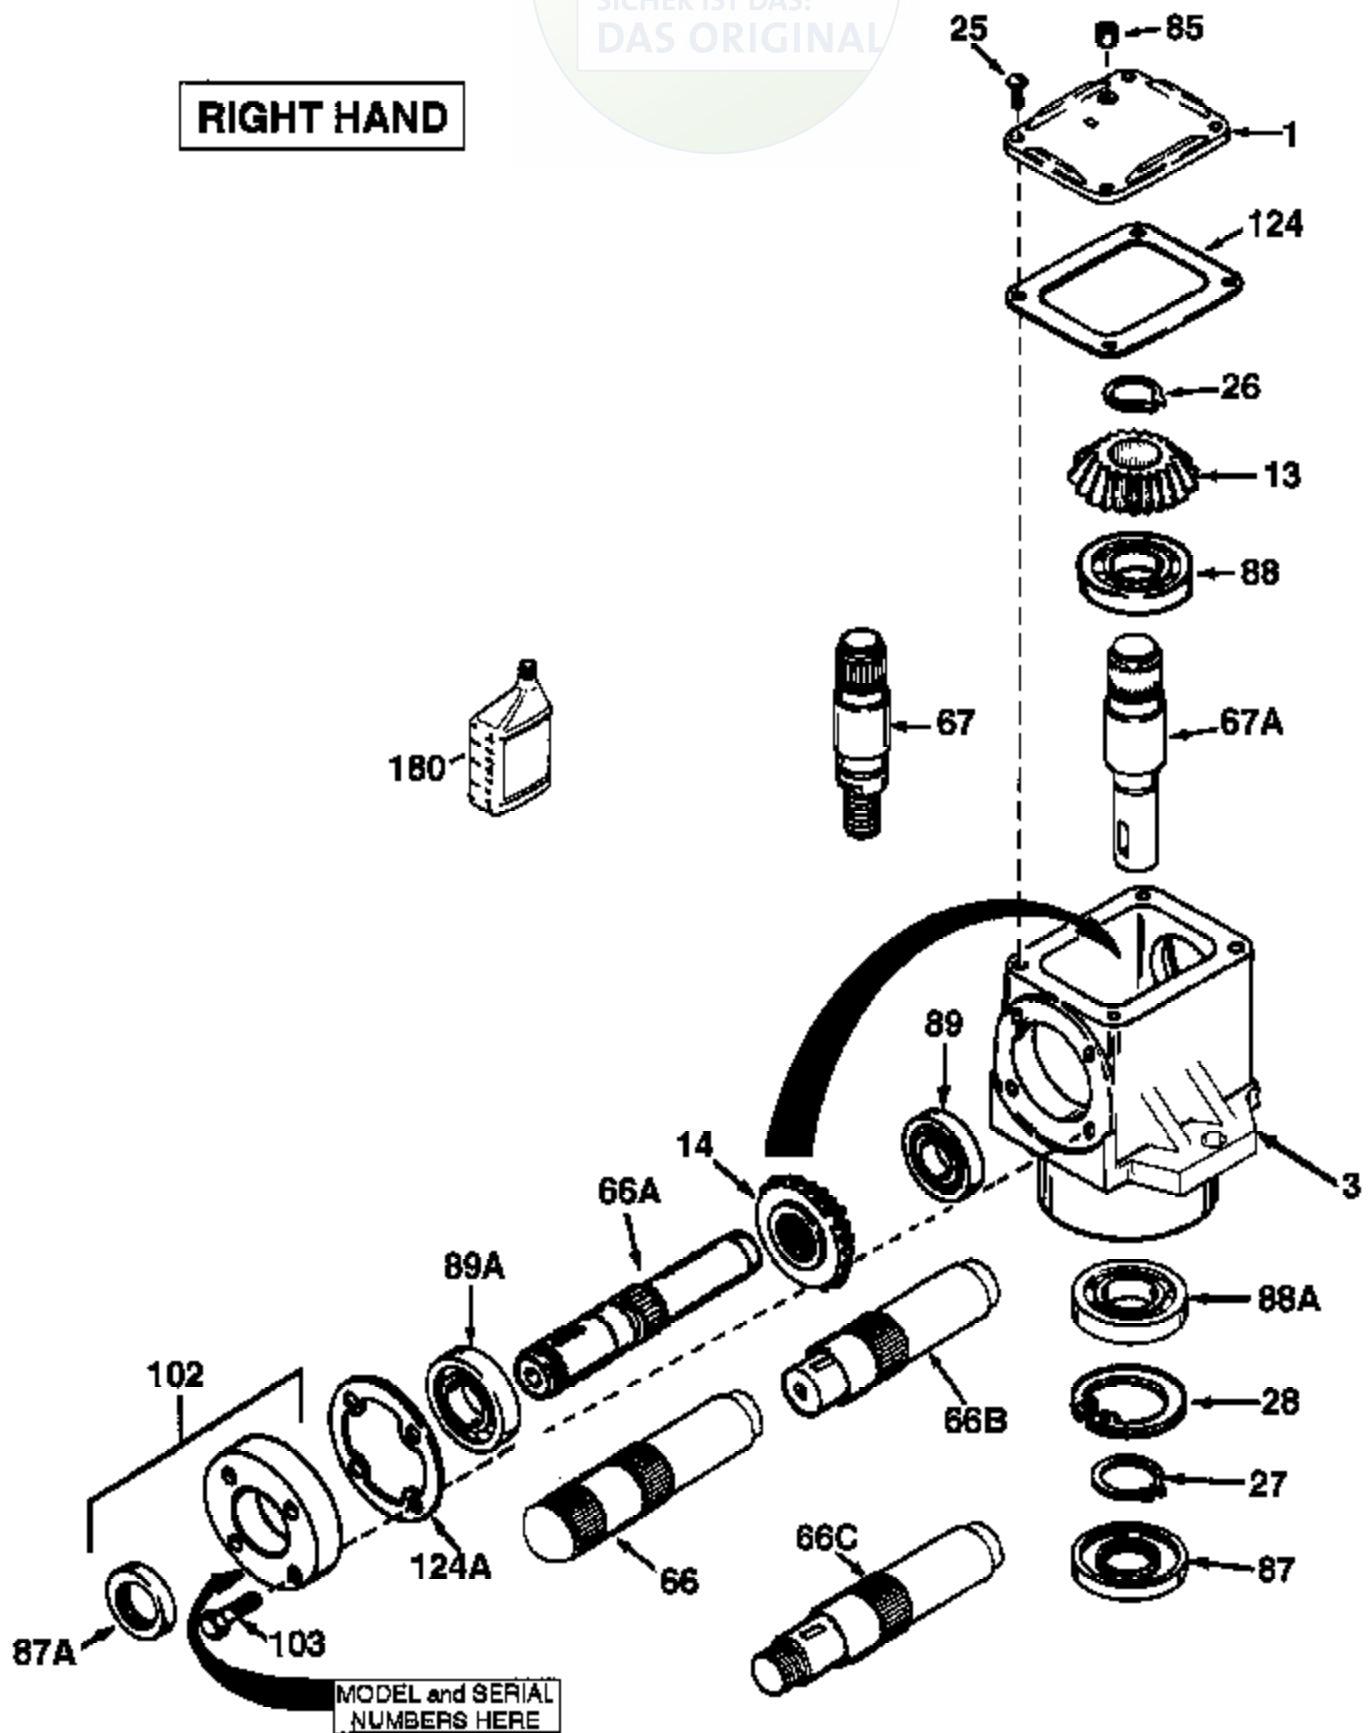

# JOIST

SICHER IST DAS:  
DAS ORIGINAL

**RIGHT HAND**

Ref #	Part Number	Qty	Description
1	772067		Cover
3	770094		Right Angle Drive Housing
13	778101A		Miter Gear (17 teeth) (7/8" ID)
25	792025		Screw, 10-24 x 1/2"
26	788018		Retainer Ring
27	788019		Retainer Ring
28	792119		Snap Ring
66A	776247		Input Shaft (5-23/32" long)
67A	776060		Output Shaft (4-17/32" long)
85	792039		Pipe Plug, 1/8-27 (countersunk headle ss)
87A	788031		Oil Seal
87	788029		Oil Seal
88A	780034	1000-1000-039	Ball Bearing (Order from OEM)
88	780034	Peerless	Ball Bearing
89	780024		Ball Bearing
102	786029		Retainer Cap & Seal (Incl. 87A & 103)
103	792026		Screw, 1/4-20 x 7/8"
124	788028		Cover Gasket
124A	788030B		Cap Gasket
180	730229A		Gear Oil 80W90

1000-1000-039 Page 2 of 2